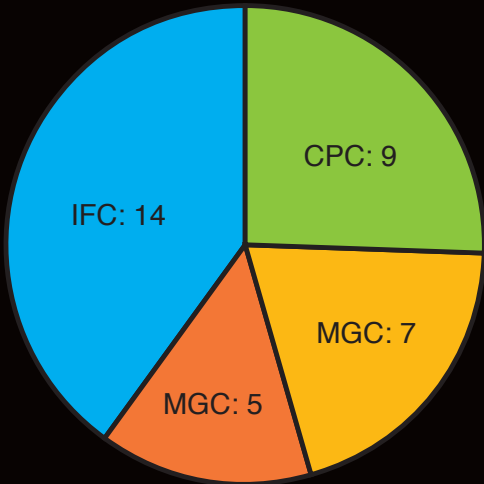

FRATERNITY & SORORITY LIFE

36 Greek Chapters

ΑΕΦ ΑΓΔ ΑΟΠ ΑΣΑ ΑΞΔ
 ΦΜ ΦΣΡ ΣΣΣ ΖΤΑ αΚΔΦ
 ΚΦΓ ΛΦΕ ΛΘΑ ΣΒΡ ΣΛΥ
 ΘΝΞ ΑΦΑ ΔΣΘ ΙΦΘ ΚΑΨ
 ΩΨΦ ΑΕΠ ΑΚΛ ΔΧ ΛΧΑ
 ΦΚΨ ΦΚΣ FJI ΦΜΑ ΠΚΑ
 ΠΛΦ ΣΑΕ ΣΦΕ ΘΧ Triangle

■ College Panhellenic Council (CPC)
 ■ Multicultural Greek Council (MGC)
 ■ National Pan-Hellenic Council (NPHC)
 ■ Interfraternity Council (IFC)

Service

The Multicultural Greek Council won MGC of the Year at AFLV.

\$69,489.62 raised for local and national charities.

29,503 service hours

Greek Membership

Fall 2006: 833

Spring 2013: 1366

Risk Management

Violations

CPC: n/a
 IFC: Alcohol, Social Event Notification
 MGC: Hazing
 NPHC: Alcohol, Hazing, Intake Notification Paperwork

VCU