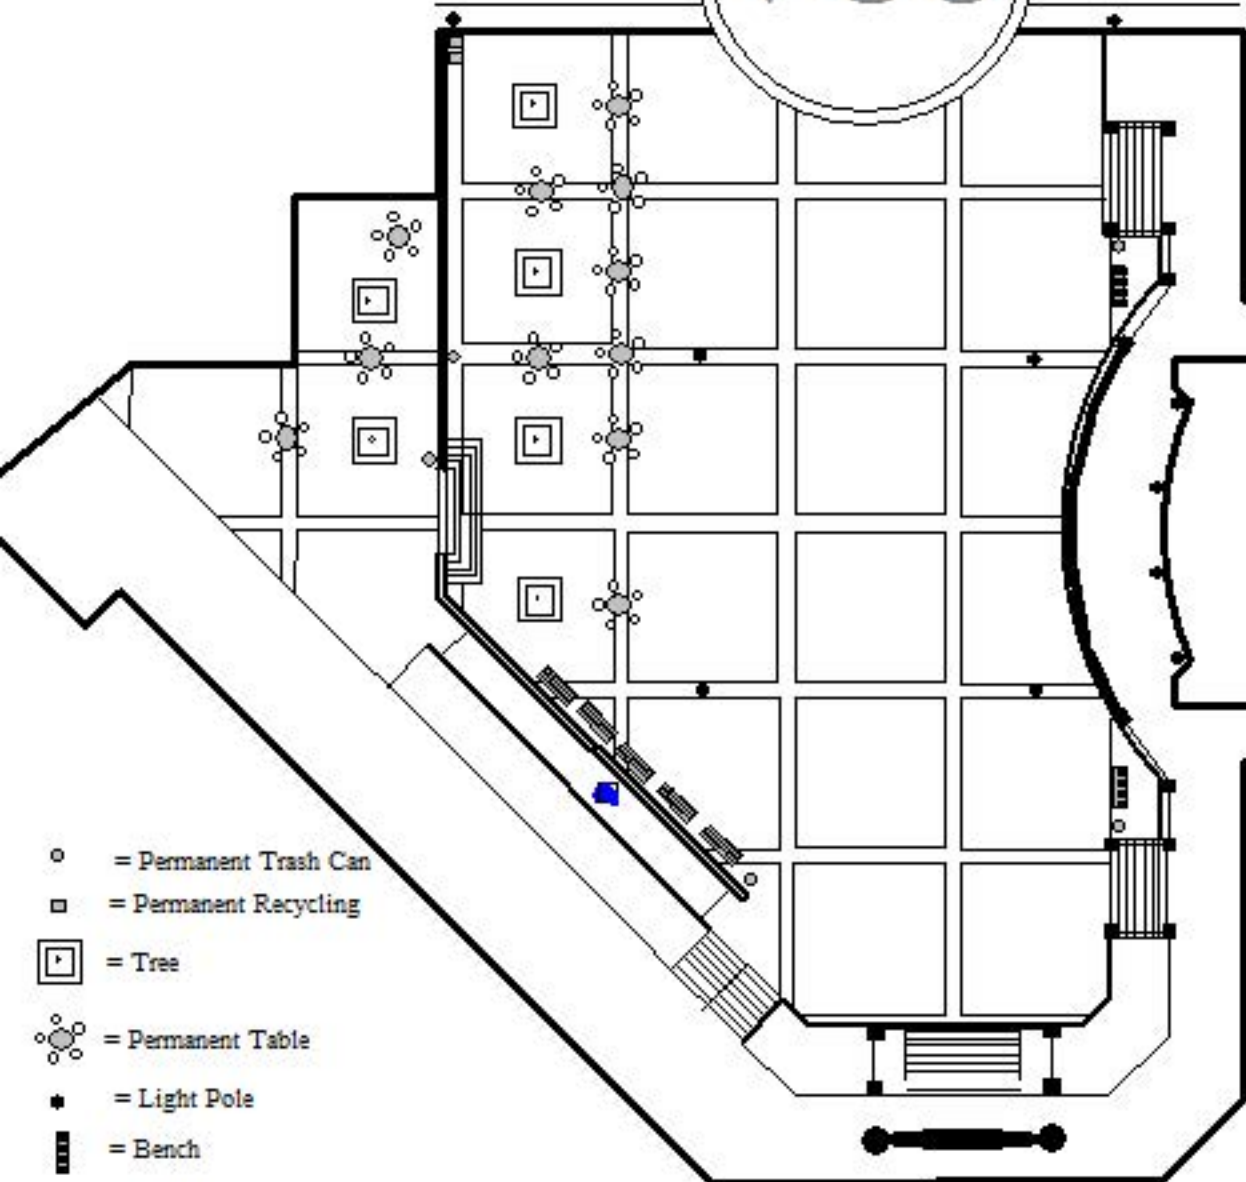

Harris Hall

VCU

○ = Permanent Trash Can

□ = Permanent Recycling

□ = Tree

○ = Permanent Table

■ = Light Pole

▬ = Bench